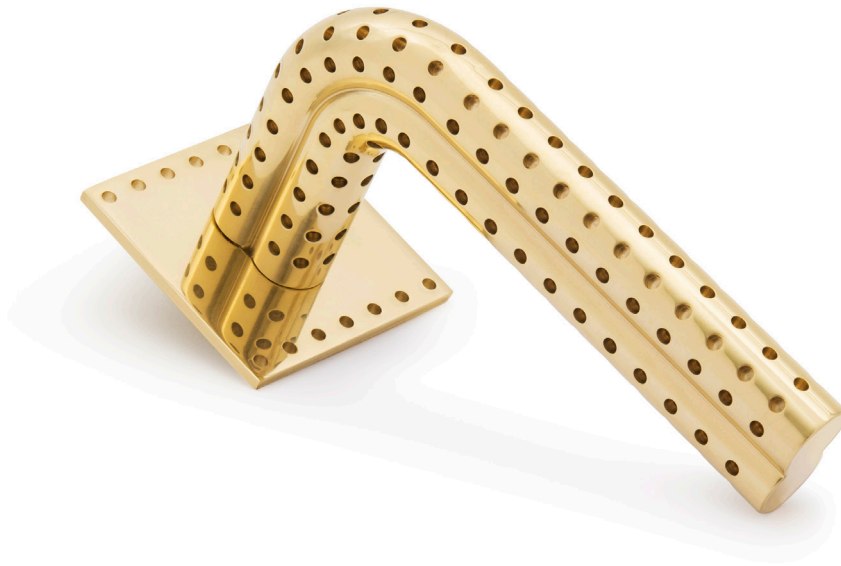

# Stardust

The 'Stardust' collection is like a meeting of elements that are simultaneously timeless and elegant, seemingly simple, graphic and a little industrial – a true technical challenge. The handle's 'double zero' shape symbolises the new birth of sharing and union, as two entities that meet and become one.

### Unperforated lever handle on rose left or right

BEQU-STAR-L-LISSE  
ROSA-STAR-L

handle  
D : 77 mm  
L: 131 mm  
rose:  
55 x 55 x 3 mm

### Perforated lever handle on rose left or right

BEQU-STAR-L-TR  
ROSA-STAR-L

handle  
D : 77 mm  
L: 131 mm  
rose:  
55 x 55 x 3mm

### Light lever handle on rose left or right

BEQU-STAR-LIGHT  
ROSA-STAR-L

handle  
D : 73 mm  
L: 130 mm  
rose:  
55 x 55 x 3 mm

---