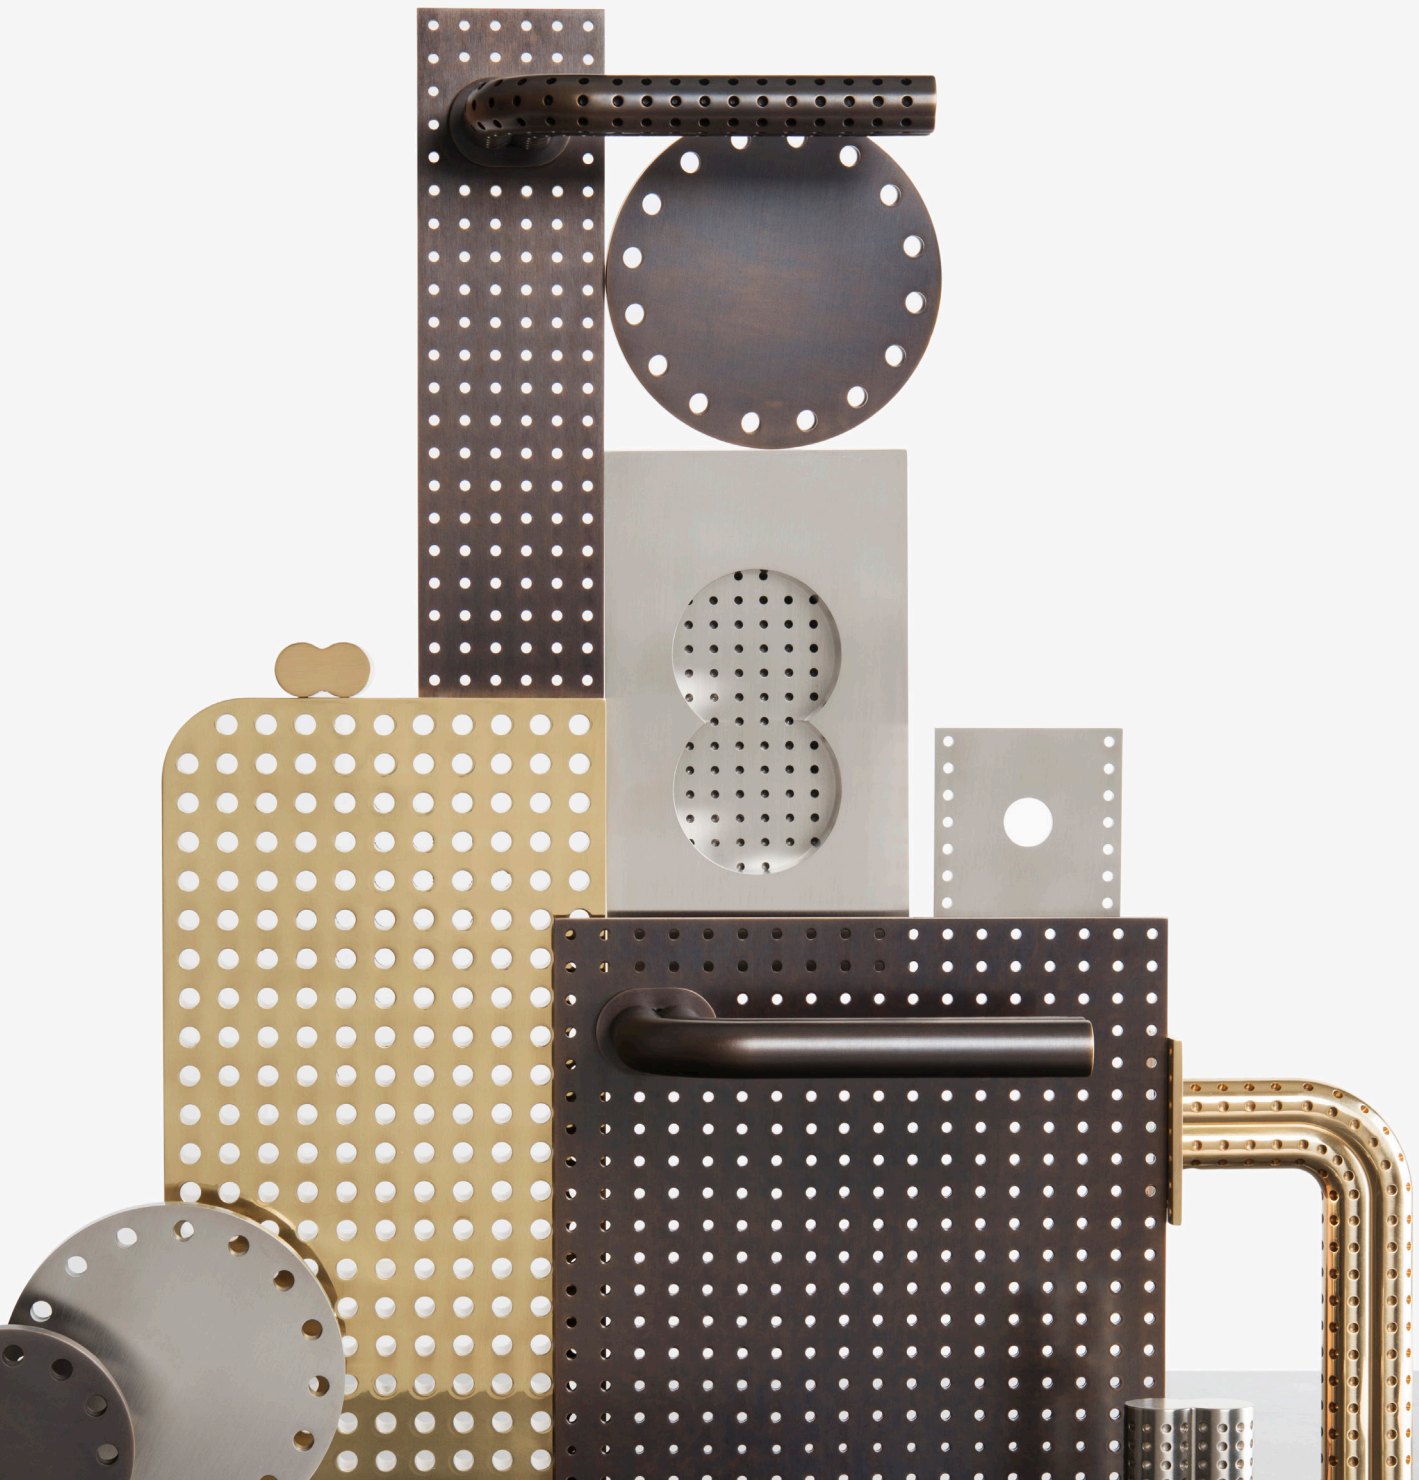

# Stardust

The 'Stardust' collection is like a meeting of elements that are simultaneously timeless and elegant, seemingly simple, graphic and a little industrial – a true technical challenge. The handle's 'double zero' shape symbolises the new birth of sharing and union, as two entities that meet and become one.

### Perforated lever handle on rose left or right

BEQU-STAR-L-TR  
ROSA-STAR-L

handle  
D : 77 mm  
L: 131 mm  
rose:  
55 x 55 x 3mm

### Light lever handle on rose left or right

BEQU-STAR-LIGHT  
ROSA-STAR-L

handle  
D : 73 mm  
L: 130 mm  
rose:  
55 x 55 x 3 mm

---

### Thumb turn / rose

BCON-STAR-L  
ROSA-STAR-L

thumb turn  
D : 26 mm  
L: 28 mm  
rose:  
55 x 55 x 3 mm