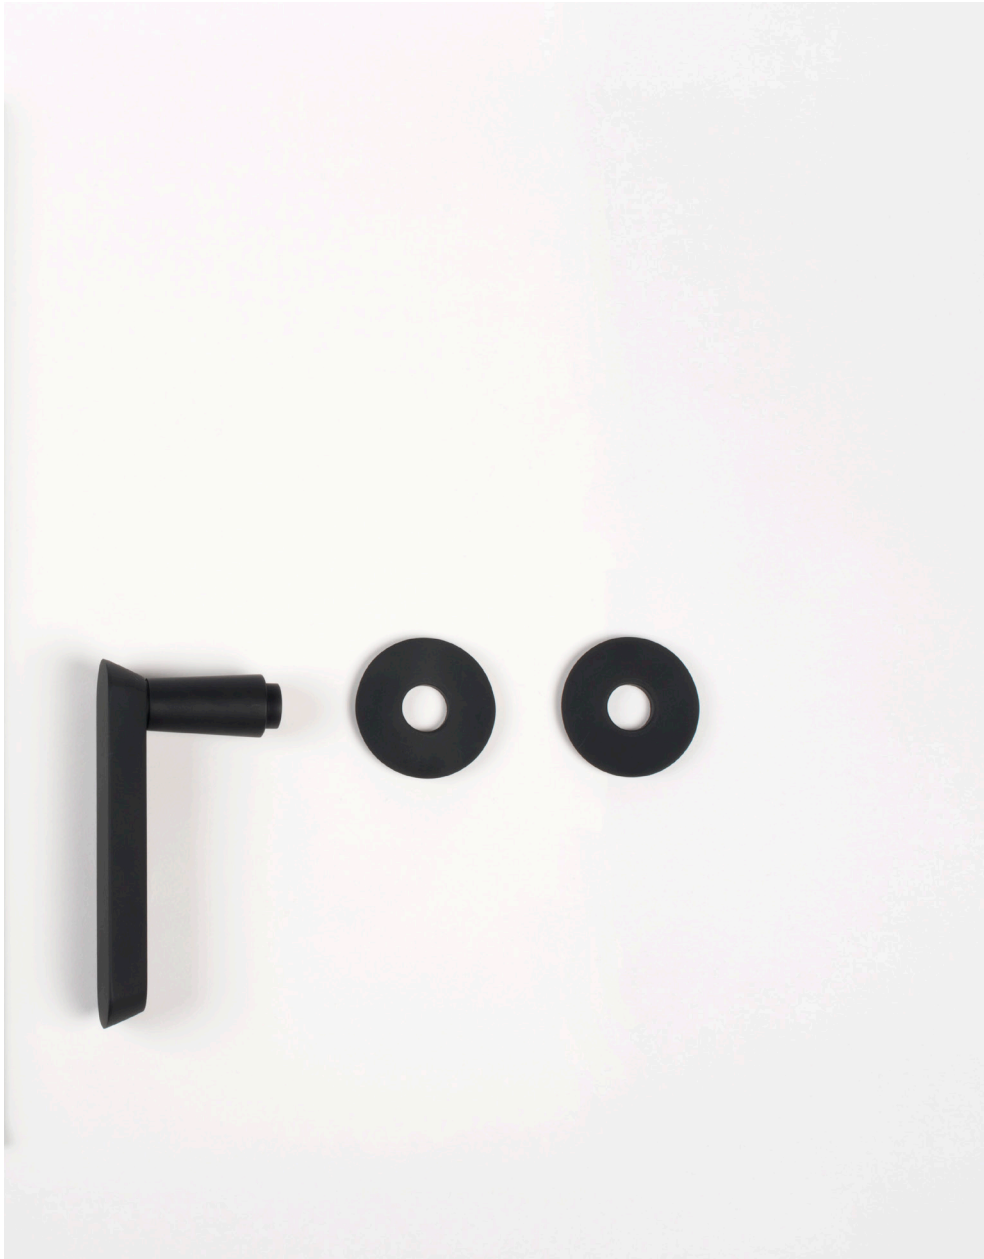

# Audrey

'Audrey' is an elegant and feminine collection inspired by the contrast between matt and mirror polished copper surfaces. The polished front surface becomes a mirror which reflects the architecture around it, while the outside profile of the handle is satin brushed. The title of the collection is a nod to Audrey Hepburn, a name that was always sure to open doors.

## Door handle