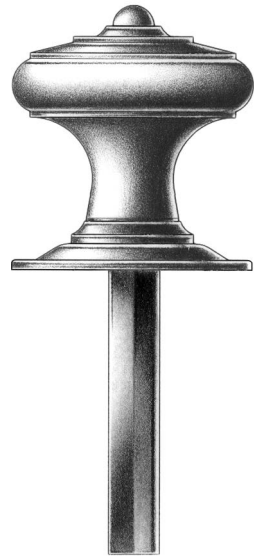

E. R. BUTLER & CO.

fig. by

fig. do

fig. kb

PREMIUM GRADE

Traditional Thumb Turns and Roses
W.C. Vaughan Co. Collection

Available in 1 ¼ inch Diameters for Privacy and Patio Doors.
Standard with ⅜ inch Spindle on the Diagonal.
Regularly Furnished with Two No. 4 × ½" OHWS.
Solid Turned Brass Knob and Rose.
Standard, Custom Plated and Patinated Finishes Available.

Full Scale

FINE ARCHITECTURAL, BUILDERS' AND CABINETMAKERS' HARDWARE