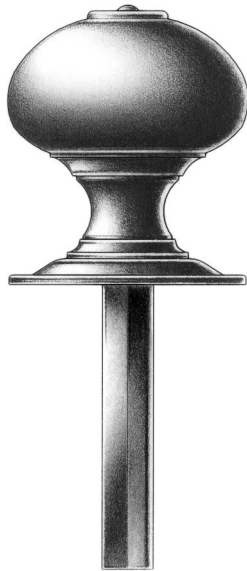

E. R. BUTLER & CO.

fig. by

fig. do

fig. kb

PREMIUM GRADE

Traditional Thumb Turns and Roses
W.C. Vaughan Co. Collection

Available in 1 ¼ inch Diameters for Privacy and Patio Doors.
Standard with ⅜ inch Spindle on the Diagonal.
Regularly Furnished with Two No. 4 × ½" OHWS.
Solid Turned Brass Knob and Rose.
Standard, Custom Plated and Patinated Finishes Available.

Full Scale

FINE ARCHITECTURAL, BUILDERS' AND CABINETMAKERS' HARDWARE