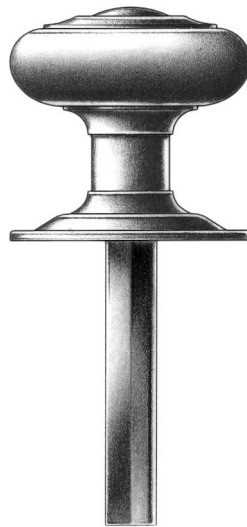

E. R. BUTLER & CO.

fig. by

fig. do

fig. kb

PREMIUM GRADE

Traditional Thumb Turns and Roses
W.C. Vaughan Co. Collection

Available in 1 ¼ inch Diameters for Privacy and Patio Doors.
Standard with ⅜ inch Spindle on the Diagonal.
Regularly Furnished with Two No. 4 × ½" OHWS.
Solid Turned Brass Knob and Rose.
Standard, Custom Plated and Patinated Finishes Available.

Full Scale

FINE ARCHITECTURAL, BUILDERS' AND CABINETMAKERS' HARDWARE