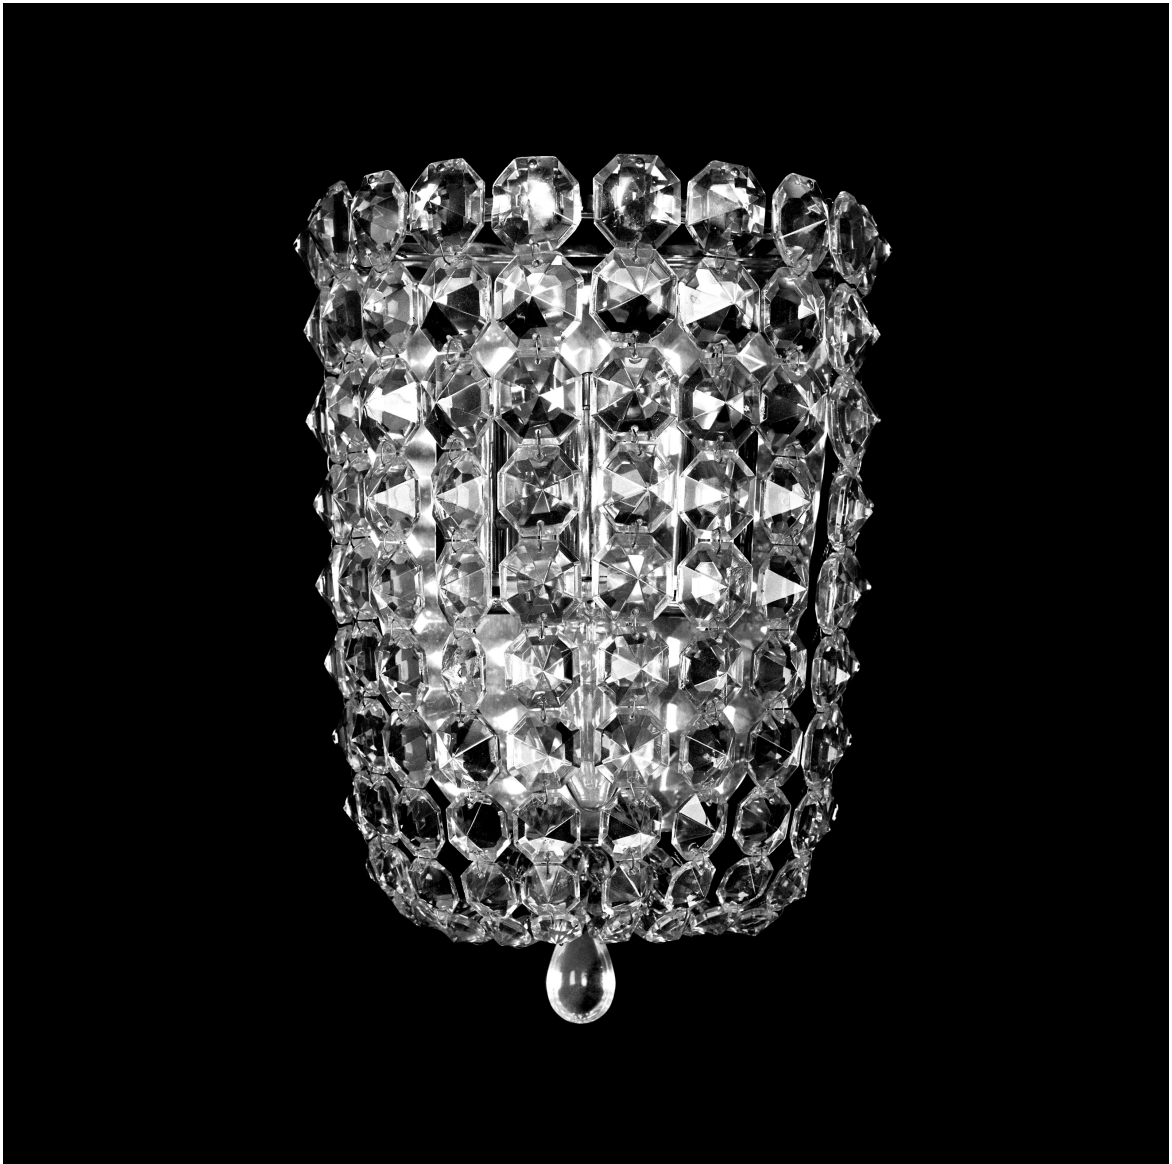

## Wall Sconce 5354-W-2

The Viennese Coffeehouse Family

Simple wall sconces like this were very popular in coffee houses in Vienna throughout the 50ies to the 70ies. A band of brass holds several chains from crystal, artfully linked with silver or gold wire.

Various design options can be based on this general template to create bespoke variants for the perspective location.

Also the size is completely variable and can be matched to any prerequisite.

Design: Hans Harald Rath, 1960; Modern

Material: Brass, lead-free glass; Finish: Polished

Special requests: Different crystal types and categories

H.: 24 cm, W.: 16 cm; Weight: 3 kg

Lights: 2 x E14; Max. Wattage: 120 W